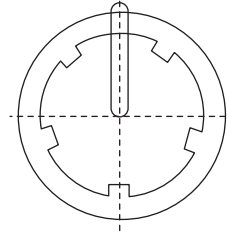

Date Last Revised: 7/23/2008

Dimensions: mm (In.)

SPECIFICATIONS

Part No.	Material	Body Color	Line Color	Shaft Hole
450-4660	Rubber body/plastic insert	Gray	Black	D-Shaft 6.0mm
450-4661	Rubber body/plastic insert	Gray	Red	D-Shaft 6.0mm
450-4662	Rubber body/plastic insert	Gray	Yellow	D-Shaft 6.0mm
450-4663	Rubber body/plastic insert	Gray	Blue	D-Shaft 6.0mm
450-4664	Rubber body/plastic insert	Gray	Green	D-Shaft 6.0mm
450-4667	Rubber body/plastic insert	Gray	Gray	D-Shaft 6.0mm
450-4761	Rubber body/plastic insert	Black	Red	D-Shaft 6.0mm
450-4762	Rubber body/plastic insert	Black	Yellow	D-Shaft 6.0mm
450-4763	Rubber body/plastic insert	Black	Blue	D-Shaft 6.0mm
450-4764	Rubber body/plastic insert	Black	Green	D-Shaft 6.0mm
450-4675	Rubber body/plastic insert	Black	Gray	D-Shaft 6.0mm
450-4760	Rubber body/plastic insert	Black	White	D-Shaft 6.0mm