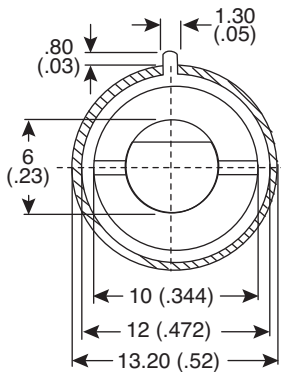

Date Last Revised: 7/23/2008

Dimensions: mm (In.)

SPECIFICATIONS

Part No.	Material	Body Color	Line Color	Shaft Hole
450-4660	Rubber body/plastic insert	Gray	Black	D-Shaft 6.0mm
450-4661	Rubber body/plastic insert	Gray	Red	D-Shaft 6.0mm
450-4662	Rubber body/plastic insert	Gray	Yellow	D-Shaft 6.0mm
450-4663	Rubber body/plastic insert	Gray	Blue	D-Shaft 6.0mm
450-4664	Rubber body/plastic insert	Gray	Green	D-Shaft 6.0mm
450-4667	Rubber body/plastic insert	Gray	Gray	D-Shaft 6.0mm
450-4761	Rubber body/plastic insert	Black	Red	D-Shaft 6.0mm
450-4762	Rubber body/plastic insert	Black	Yellow	D-Shaft 6.0mm
450-4763	Rubber body/plastic insert	Black	Blue	D-Shaft 6.0mm
450-4764	Rubber body/plastic insert	Black	Green	D-Shaft 6.0mm
450-4675	Rubber body/plastic insert	Black	Gray	D-Shaft 6.0mm
450-4760	Rubber body/plastic insert	Black	White	D-Shaft 6.0mm