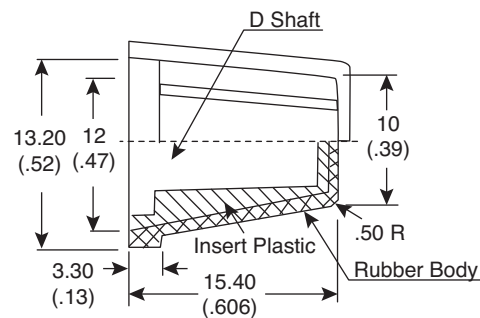

Date Last Revised: 7/23/2008

Dimensions: mm (In.)

SPECIFICATIONS

Part No.	Material	Body Color	Line Color	Shaft Hole
450-4660	Rubber body/plastic insert	Gray	Black	D-Shaft 6.0mm
450-4661	Rubber body/plastic insert	Gray	Red	D-Shaft 6.0mm
450-4662	Rubber body/plastic insert	Gray	Yellow	D-Shaft 6.0mm
450-4663	Rubber body/plastic insert	Gray	Blue	D-Shaft 6.0mm
450-4664	Rubber body/plastic insert	Gray	Green	D-Shaft 6.0mm
450-4667	Rubber body/plastic insert	Gray	Gray	D-Shaft 6.0mm
450-4761	Rubber body/plastic insert	Black	Red	D-Shaft 6.0mm
450-4762	Rubber body/plastic insert	Black	Yellow	D-Shaft 6.0mm
450-4763	Rubber body/plastic insert	Black	Blue	D-Shaft 6.0mm
450-4764	Rubber body/plastic insert	Black	Green	D-Shaft 6.0mm
450-4675	Rubber body/plastic insert	Black	Gray	D-Shaft 6.0mm
450-4760	Rubber body/plastic insert	Black	White	D-Shaft 6.0mm